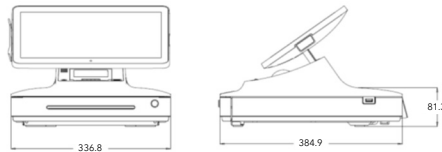

Elo PayPoint® for iPad®

All-In-One POS Platform

New options for the industry's most innovative POS product.

Current Model

PayPoint Plus Model

Product Overview

Options	Current Model	New PayPoint Plus Model
Display Size & Processor	Dependent on iPad (air and pro)	Dependent on iPad (air and pro)
Printer	2-inch printer	3-inch auto cutter USB (Star Micronics)
Cash Drawer	Cash drawer - 4 bill	Cash Drawer - 5 bill and 3-position lock function
Barcode Scanner	1D scanner	2D scanner with autosense (Honeywell)
Other Features	Customer Facing Display (CFD)	Customer Facing Display (CFD) and HDMI out for optional second display