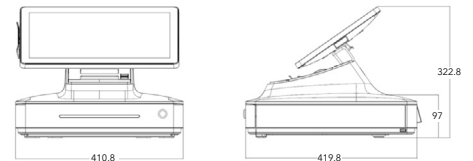

Elo PayPoint® for iPad®

All-In-One POS Platform

New options for the industry's most innovative POS product.

Current Model

PayPoint Plus Model

Product Overview

Options	Current Model	New PayPoint Plus Model
Display Size & Processor	Dependent on iPad (air and pro)	Dependent on iPad (air and pro)
Printer	2-inch printer	3-inch auto cutter USB (Star Micronics)
Cash Drawer	Cash drawer - 4 bill	Cash Drawer - 5 bill and 3-position lock function
Barcode Scanner	1D scanner	2D scanner with autosense (Honeywell)
Other Features	Customer Facing Display (CFD)	Customer Facing Display (CFD) and HDMI out for optional second display